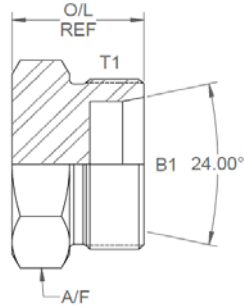

All dimensions in mm.

	T1	B1	O/L	A/F
01-BE-06S	M14 X 1.5	6S	25.50	14mm
01-BE-08S	M16 X 1.5	8S	25.50	17mm
01-BE-10S	M18 X 1.5	10S	28.50	19mm
01-BE-12S	M20 X 1.5	12S	30.50	22mm
01-BE-16S	M24 X 2.0	16S	33.50	27mm
01-BE-20S	M30 X 2.0	20S	39.00	32mm
01-BE-25S	M36 X 2.0	25S	44.00	41mm
01-BE-30S	M42 X 2.0	30S	47.00	46mm
01-BE-38S	M52 X 2.0	38S	54.00	55mm